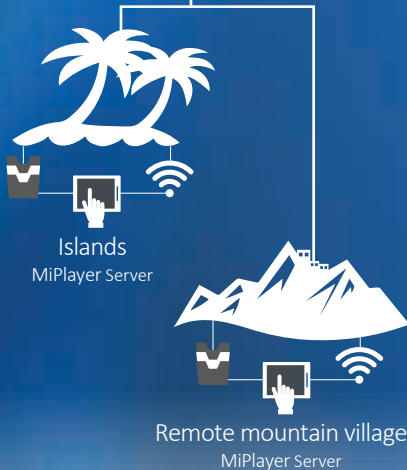

Islands

MiPlayer Server

Remote mountain village

MiPlayer Server