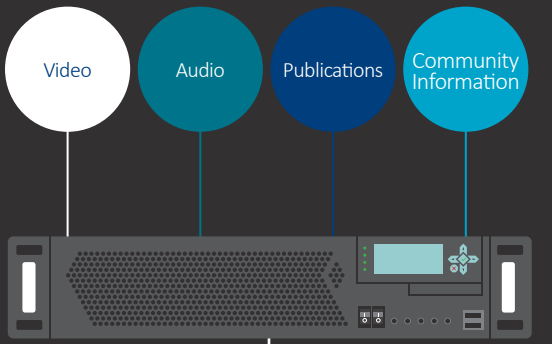

miplayer Platform

miplayer▶

Platform

CONTENT

Entertainment, Information and Training

MiPlayer
Platform
Server

Islands

MiPlayer Server

Remote mountain village

MiPlayer Server

SERVICES SOUND & VISION CORPORATION

For more information or to arrange a demo please email development@ssvc.com or call +44 (0) 20 3750 4300

- The MiPlayer is specifically designed to deliver media to remote locations where normal services are not possible either because of lack of connectivity, location or as a result of war or natural disaster. Alternatively it can complement services in more regular locations enabling better efficiency of a limited internet provision by reducing “boredom browsing”.
- It provides a user experience as close as possible to that experienced by users in areas with high speed broadband
- It can deliver existing broadcast services, as well as file based content. Broadcast content is live and also available as catchup for viewing/listening later.
- File content can include training and educational materials from life support to animal husbandry to reconstruction techniques
- Normal usage does not require users to install an app or plugin on modern devices with modern browsers.
- Available in different form factors to suit the intended installation environment.
- Integration is possible with existing WiFi networks, internet connections and other systems
- MiPlayer can broadcast TV and Radio services from any DVB broadcaster (subject to rights permissions)
- Already installed in military and civilian applications around the world.