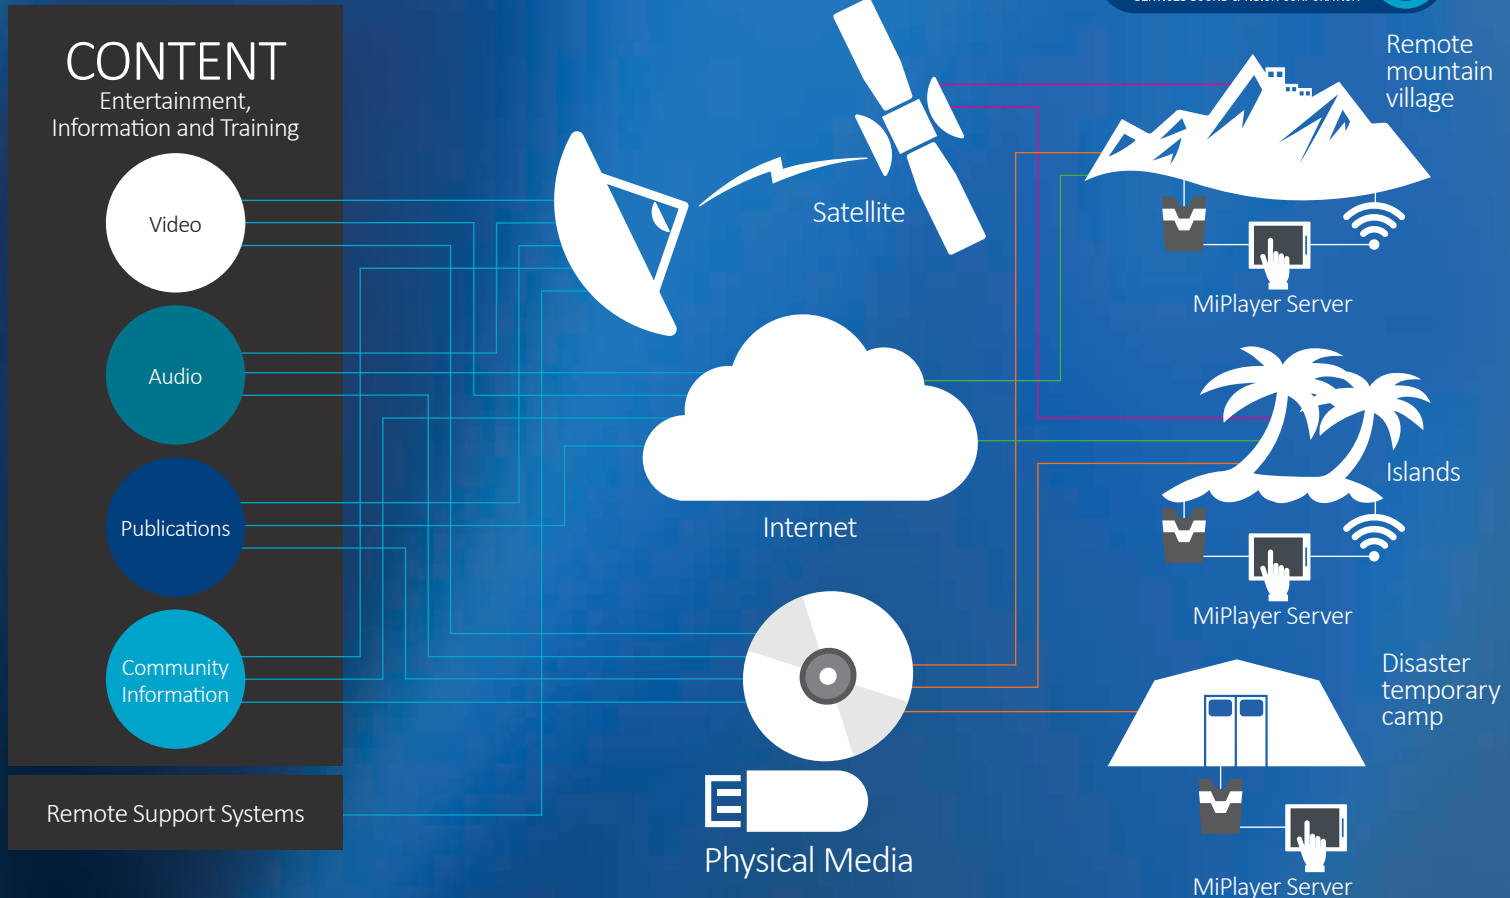

miplayer Platform

miplayer▶

Platform

CONTENT

Entertainment, Information and Training

MiPlayer
Platform
Server

Islands

MiPlayer Server

Remote mountain village

MiPlayer Server

SERVICES SOUND & VISION CORPORATION

For more information or to arrange a demo please email development@ssvc.com or call +44 (0) 20 3750 4300

- The MiPlayer is specifically designed to deliver media to remote locations where normal services are not possible either because of lack of connectivity, location or as a result of war or natural disaster. Alternatively it can complement services in more regular locations enabling better efficiency of a limited internet provision by reducing “boredom browsing”.
- It provides a user experience as close as possible to that experienced by users in areas with high speed broadband
- It can deliver existing broadcast services, as well as file based content. Broadcast content is live and also available as catchup for viewing/listening later.
- File content can include training and educational materials from life support to animal husbandry to reconstruction techniques
- Normal usage does not require users to install an app or plugin on modern devices with modern browsers.
- Available in different form factors to suit the intended installation environment.
- Integration is possible with existing WiFi networks, internet connections and other systems
- MiPlayer can broadcast TV and Radio services from any DVB broadcaster (subject to rights permissions)
- Already installed in military and civilian applications around the world.